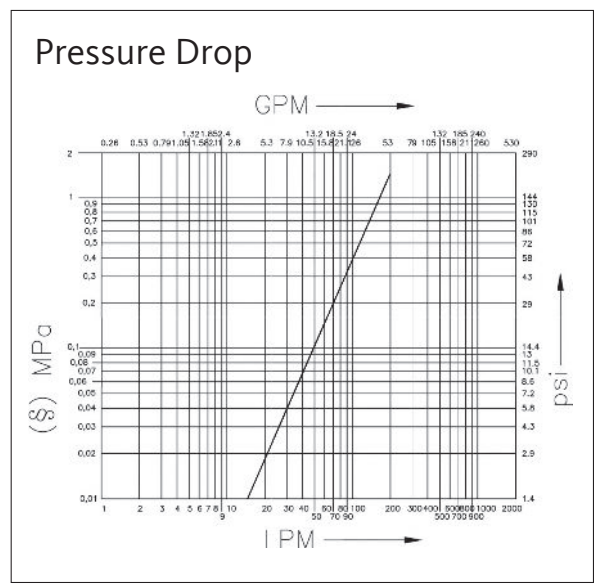

3CFPV

Push-pull female couplings for agriculture.

Push-pull coupling, connectable with male under residual pressure. Breakaway function. Can be screwed directly into valve ports or rigid pipes. ISO 7241-1 part A interchange.

Applications

Technical Specifications

dash	Size		Working Pressure (MPa)	Flow Rate (l/min)	Spillage (ml)	Force to Connect (N)	Burst pressure (MPa)		
	mm	inch					Male	Female	Male + Female
08	12,5	1/2"	25	70	2	250	100	110	

Material	Steel
Seals	NBR
Working temperatures	- 25 °C to + 125 °C
Surface treatment	MATE 500 (CrIII)
Series Interchange	ISO 7241-A
Valve Type	Poppet
Connection	Push to Connect
Disconnection	Pull to Disconnect
Connection Under Pressure	Allowed Male Half up to W.P.

Acetal Resin (POM) dust caps

Caps suitable for FEMALE

Size			Cap Details	
inch	mm	dash	Part number	Colour
1/2"	12,5	08	TA 12	blue
1/2"	12,5	08	TA 12 G	yellow
1/2"	12,5	08	TA 12 G UV	yellow
1/2"	12,5	08	TA 12 GR	grey
1/2"	12,5	08	TA 12 M	brown
1/2"	12,5	08	TA 12 M UV	brown
1/2"	12,5	08	TA 12 N	black
1/2"	12,5	08	TA 12 N UV	black
1/2"	12,5	08	TA 12 R	red
1/2"	12,5	08	TA 12 R UV	red
1/2"	12,5	08	TA 12 UV	blue
1/2"	12,5	08	TA 12 V	green
1/2"	12,5	08	TA 12 V UV	green
1/2"	12,5	08	TAID 12 N	Black automatic cap with possibility to identify the lines with a plastic ID, having different colors and +/- information. To order this cap and the ID, please contact Faster