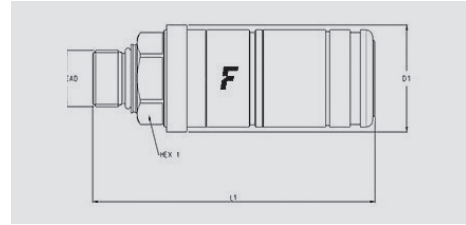

3CFPV

Size		Thread details			FEMALE						
inch	mm	Thread Type	Standard	Thread	Part Number	L (L1 + Thread)		D1		HEX1	
						mm	inch	mm	inch	mm	inch
1/2"	12,5	01/ SAE	ISO 11926-3	3/4"-16 UNF MALE	3CFPV1/34UNF F	106,8	4,2	42	1,7	32	1,3
1/2"	12,5	F BSPP	ISO 1179-1	BSPP 1/2 FEMALE	3CFPV 12 GAS F	107,2	4,2	42	1,7	27	1,1
1/2"	12,5	F NPTF	ANSI B1.20.3	NPTF 1/2 FEMALE	3CFPV 12 NPT F	107,2	4,2	42	1,7	27	1,1
1/2"	12,5	O/ SAE	ISO 11926-1	3/4"-16 UNF FEMALE ORB	3CFPV 34 UNF F	107,2	4,2	42	1,7	27	1,1
1/2"	12,5	F NPTF	ANSI B1.20.3	NPTF 1/2 FEMALE	3CFPV12NPT F T	107,2	4,2	42	1,7	27	1,1
1/2"	12,5	F NPTF	ANSI B1.20.3	NPTF 1/2 FEMALE	3CFPV12NPT F TN	107,2	4,2	42	1,7	27	1,1
1/2"	12,5	01/ SAE	ISO 11926-3	7/8"-14 UNF MALE	3CFPV1/78UNF F	108,4	4,3	42	1,7	32	1,3
1/2"	12,5	01/ SAE	ISO 11926-3-L	7/8"-14 UNF MALE	3CFPV081/58SF	108,7	4,3	42	1,7	32	1,3
1/2"	12,5	74/ BSPP	JIS B 2351-1	BSPP 3/8 MALE	3CFPV0874/38GF	109,2	4,3	42	1,7	32	1,3
1/2"	12,5	01/ METRIC	ISO 6149-2	M18x1,5 MALE	3CFPV0821/18FU	109,7	4,3	42	1,7	32	1,3
1/2"	12,5	01/ BSPP	ISO 1179-3	1/2" BSPP MALE	3CFPV081/12G F	109,7	4,3	42	1,7	32	1,3
1/2"	12,5	21/ METRIC	ISO 9974-2	M22x1,5 MALE	3CFPV21/2215 F	110,2	4,3	42	1,7	32	1,3
1/2"	12,5	21/ METRIC	ISO 9974-2	M22x1,5 MALE	3CFPV21/22F U	110,2	4,3	42	1,7	32	1,3
1/2"	12,5	21/ METRIC	ISO 9974-2	M22x1,5 MALE	3CFPV 1/2215 F	110,7	4,4	42	1,7	32	1,3
1/2"	12,5	01/ METRIC	ISO 6149-2	M18x1,5 MALE	3CFPV 1/1815 F	113,2	4,5	42	1,7	32	1,3
1/2"	12,5	08/ METRIC	ISO 8434-1-S	M24x1.5 MALE BULKHEAD SHORT 16S	3CFPV 8/2415 F	121,4	4,8	42	1,7	32	1,3
1/2"	12,5	07/ METRIC	ISO 8434-1-L	M18x1.5 MALE BULKHEAD SHORT 12L	3CFPV 7/1815 F	122,2	4,8	42	1,7	32	1,3
1/2"	12,5	07/ METRIC	ISO 8434-1-L	M18x1.5 MALE BULKHEAD SHORT 12L	3CFPV087/18F U	122,2	4,8	42	1,7	32	1,3
1/2"	12,5	07/ METRIC	ISO 8434-1-L	M22x1.5 MALE BULKHEAD SHORT 15L	3CFPV 7/2215 F	123,4	4,9	42	1,7	32	1,3
1/2"	12,5	07/ METRIC	ISO 8434-1-L	M22x1.5 MALE BULKHEAD SHORT 15L	3CFPV087/22F U	123,4	4,9	42	1,7	32	1,3
1/2"	12,5	14/ SAE	ISO 8434-2	3/4"-16 UN MALE BULKHEAD JIC	3CFPV14/34UNFF	124,8	4,9	42	1,7	32	1,3
1/2"	12,5	07/ METRIC	ISO 8434-1-L	M26x1.5 MALE BULKHEAD SHORT 18L	3CFPV087/2615F	126,2	5	42	1,7	32	1,3
1/2"	12,5	14/ SAE	ISO 8434-2	7/8"-14 UNF MALE BULKHEAD JIC	3CFPV14/78UNFF	128,7	5,1	42	1,7	32	1,3
1/2"	12,5	12/ SAE	ISO 8434-3	1"-14 UNS MALE BULKHEAD ORFS	3CFPV12/1UNS F	130,2	5,1	42	1,7	32	1,3
1/2"	12,5	12/ SAE	ISO 8434-3	1"-14 UNS MALE BULKHEAD ORFS	3CFPV12/1UNSFU	130,2	5,1	42	1,7	32	1,3
1/2"	12,5	19/ METRIC	DIN 7642	M22x1,5 MALE	3CFPV19/2215 F	134,7	5,3	42	1,7	32	1,3
1/2"	12,5	19/ METRIC	DIN 7642	M22x1,5 MALE	3CFPV19/22FSDFU	137,7	5,4	42	1,7	32	1,3

* Part Number ending with "U" have seals in PUR.