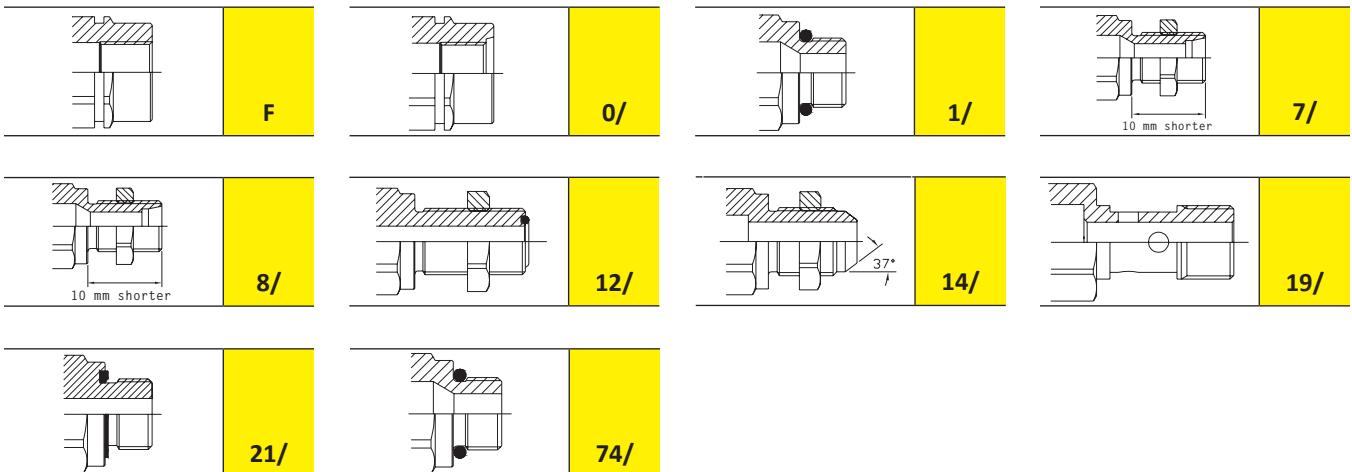

3CFPV