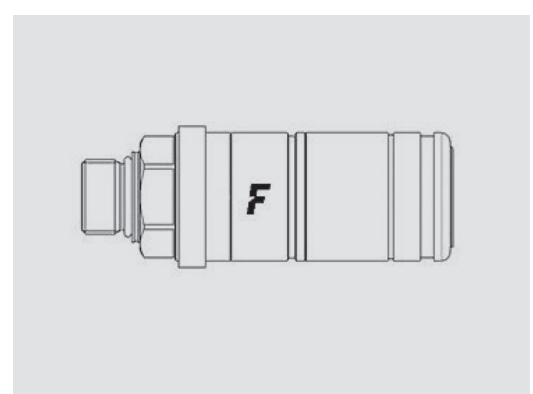

3CFPV

Push-pull female couplings for agriculture.

Push-pull coupling, connectable with male under residual pressure. Breakaway function. Can be screwed directly into valve ports or rigid pipes. ISO 7241-1 part A interchange.

Applications

Technical Specifications

dash	Size		Working Pressure (MPa)	Flow Rate (l/min)	Spillage (ml)	Force to Connect (N)	Burst pressure (MPa)		
	mm	inch					Male	Female	Male + Female
08	12,5	1/2"	25	70	2	250	100	110	

Material	Steel
Seals	NBR
Working temperatures	- 25 °C to + 125 °C
Surface treatment	MATE 500 (CrIII)
Series Interchange	ISO 7241-A
Valve Type	Poppet
Connection	Push to Connect
Disconnection	Pull to Disconnect
Connection Under Pressure	Allowed Male Half up to W.P.